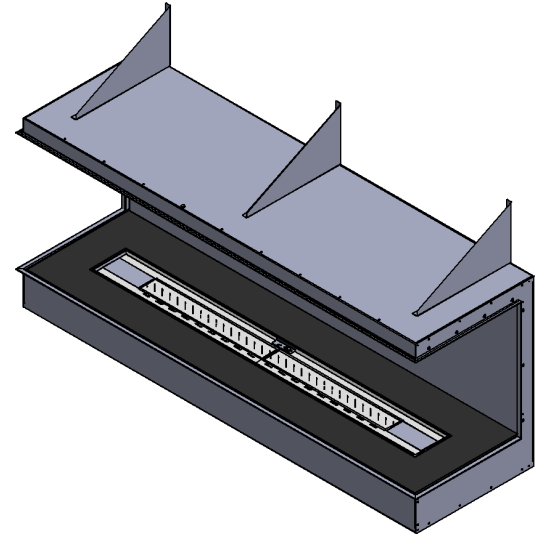

OPTIONAL SAFETY SCREEN

PRODUCT	ITEM CODE
42" 3-Sided Screens	HVF-SS-42-3S
60" 3-Sided Screens	HVF-SS-60-3S
72" 3-Sided Screens	HVF-SS-72-3S

CUT SHEET

LETTERS	A	B	C	D	E	G	H	J	K	L	M	P
HVF-42-3S	42" [1067]	18" [458]	37 3/4" [958]	37 3/4" [958]	9 7/8" [252]	5" [127]	42" [1067]	33 1/8" [841]	42" [1067]	18" [457]	5/8" [16]	16 3/16" [411]
HVF-60-3S	60" [1524]	18" [458]	37 3/4" [958]	49 1/4" [1251]	9 7/8" [252]	5" [127]	60" [1524]	33 1/8" [841]	60" [1524]	18" [457]	5/8" [16]	16 3/16" [411]
HVF-72-3S	72" [1830]	18" [458]	37 3/4" [958]	59 1/4" [1505]	9 7/8" [252]	5" [127]	72" [1830]	33 1/8" [841]	72" [1830]	18" [457]	5/8" [16]	16 3/16" [411]