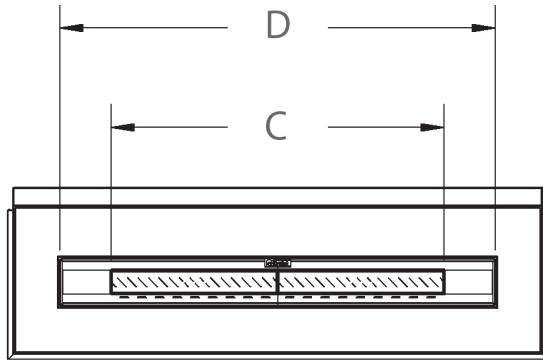

OPTIONAL SAFETY SCREEN

PRODUCT	ITEM CODE
42" 3-Sided Screens	HVF-SS-42-3S
60" 3-Sided Screens	HVF-SS-60-3S
72" 3-Sided Screens	HVF-SS-72-3S

CUT SHEET

LETTERS	A	B	C	D	E	G	H	J	K	L	M	P
HVF-42-3S	42" [1067]	18" [458]	37 3/4" [958]	37 3/4" [958]	9 7/8" [252]	5" [127]	42" [1067]	33 1/8" [841]	42" [1067]	18" [457]	5/8" [16]	16 3/16" [411]
HVF-60-3S	60" [1524]	18" [458]	37 3/4" [958]	49 1/4" [1251]	9 7/8" [252]	5" [127]	60" [1524]	33 1/8" [841]	60" [1524]	18" [457]	5/8" [16]	16 3/16" [411]
HVF-72-3S	72" [1830]	18" [458]	37 3/4" [958]	59 1/4" [1505]	9 7/8" [252]	5" [127]	72" [1830]	33 1/8" [841]	72" [1830]	18" [457]	5/8" [16]	16 3/16" [411]