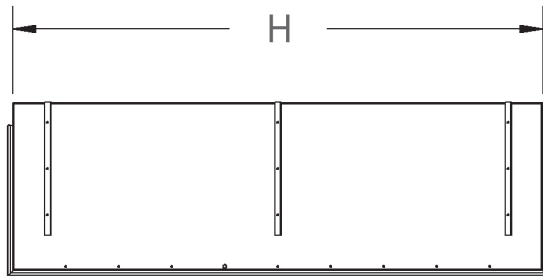

OPTIONAL SAFETY SCREEN

PRODUCT	ITEM CODE
42" 3-Sided Screens	HVF-SS-42-3S
60" 3-Sided Screens	HVF-SS-60-3S
72" 3-Sided Screens	HVF-SS-72-3S

CUT SHEET

LETTERS	A	B	C	D	E	G	H	J	K	L	M	P
HVF-42-3S	42" [1067]	18" [458]	37 3/4" [958]	37 3/4" [958]	9 7/8" [252]	5" [127]	42" [1067]	33 1/8" [841]	42" [1067]	18" [457]	5/8" [16]	16 3/16" [411]
HVF-60-3S	60" [1524]	18" [458]	37 3/4" [958]	49 1/4" [1251]	9 7/8" [252]	5" [127]	60" [1524]	33 1/8" [841]	60" [1524]	18" [457]	5/8" [16]	16 3/16" [411]
HVF-72-3S	72" [1830]	18" [458]	37 3/4" [958]	59 1/4" [1505]	9 7/8" [252]	5" [127]	72" [1830]	33 1/8" [841]	72" [1830]	18" [457]	5/8" [16]	16 3/16" [411]